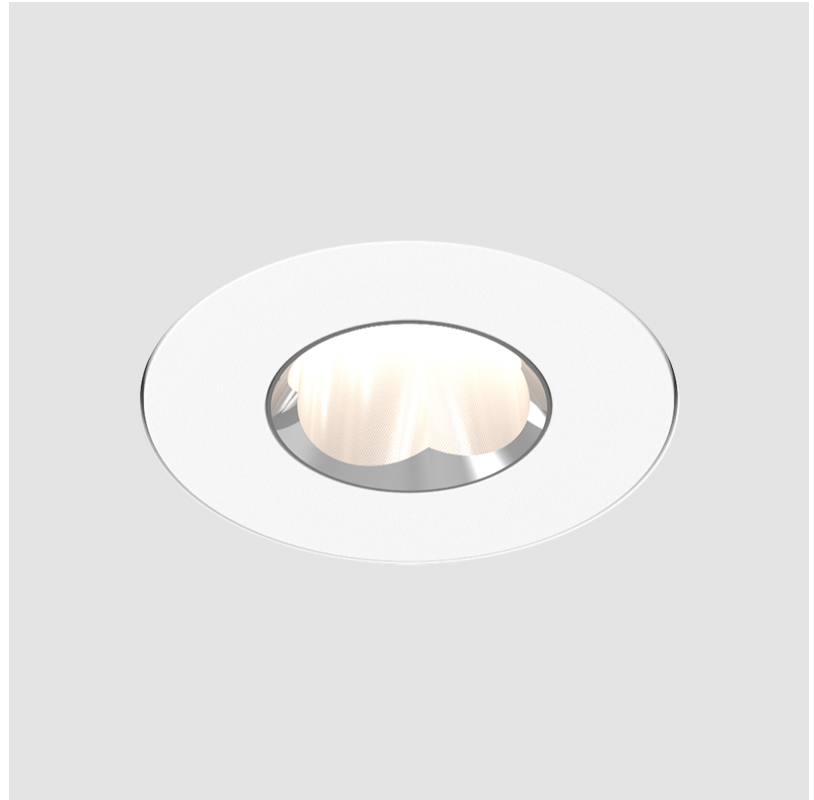

PHYSICAL

Aperture Sizes - Downlights: 1"
Shape: Round
Diameter (mm): 75
Diameter (in): 2 15/16
Height (mm): 65
Height (in): 2 9/16
Ceiling Thickness (mm): 10 / 12.5 / 15 / 25
Ceiling Thickness (in): 3/8 or 1/2 or 9/16 or 1
Min. Recessing Depth (mm): 70
Min. Recessing Depth (in): 2 3/4
Diffuser: Lens Pack - Spread Lens / Linear Spread Lens / Honeycomb Louver
Fixture Finish: SSR / BKV / CWI / CRY / HAB / UFT / ITA / RUA / FTG / MYG / LOD / PUS / FRO / FUP / KIA / POP / BLS / SPG / MEY / GOH / CHC / COM / ABZ / JAG / OBR / MOS / ROR
Fixture Material: Aluminum Die Cast
Cut-out Measurements: 86mm / 2 11/16" Diameter

ELECTRICAL

Lamp Type: LED (Zhaga Standard)
Input Wattage (W): 14
Total Output Wattage (W): 12.7
Dimming: Dali Dimming
Driver Included: No
Driver Location: Recessed Housing
Driver Type: Constant Current - Universal (120Vac only for DALI driver)
Driver Class: Class 2
Input Voltage (V): 120 - 277
Constant Current (MA): 700

LED

Color Temperature (°K): 2700-6500 Tunable White
Max. Delivered Lumen (lm): 1129
Nominal Lumen (lm): 1460
CRI: >90 CRI
Lamp Life (hrs): 50000
Special LEDs offerings: Tunable White

OPTICAL

Reflector°: 36
Adjustability: Fixed

RATINGS AND CERTIFICATIONS

Certified By: Certified for North American Standards
IP rating: IP20