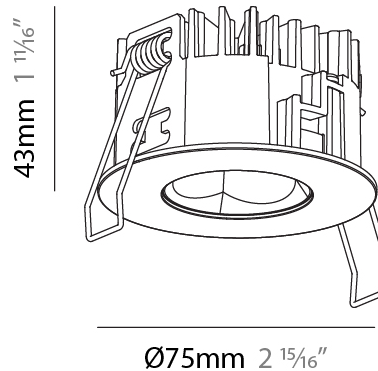

PHYSICAL

Aperture Sizes - Downlights: 1"
Shape: Round
Diameter (mm): 75
Diameter (in): 2 ¹⁵/₁₆
Height (mm): 43
Height (in): 1 ¹¹/₁₆
Ceiling Thickness (mm): 1 - 25
Ceiling Thickness (in): 1/16 - 1 3/16
Min. Recessing Depth (mm): 50
Min. Recessing Depth (in): 1 ¹⁵/₁₆
Diffuser: Lens Pack - Spread Lens / Linear Spread Lens / Honeycomb Louver
Fixture Finish: SSR / BKV / CWI / CRY / HAB / UFT / ITA / RUA / FTG / MYG / LOD / PUS / FRO / FUP / KIA / POP / BLS / SPG / MEY / GOH / CHC / COM / ABZ / JAG / OBR / MOS / ROR
Fixture Material: Aluminum Die Cast
Cut-out Measurements: 68mm / 2 11/16" Diameter

ELECTRICAL

Lamp Type: LED (Zhaga Standard)
Input Wattage (W): 15
Total Output Wattage (W): 13.6
Dimming: Tri-Mode (Non-Dimming and Phase Dimming (120Vac only) and 0-10V Dimming)
Driver Included: No
Driver Location: Recessed Housing
Driver Type: Constant Current - Universal
Driver Class: Class 2
Input Voltage (V): 120 - 277
Constant Current (MA): 350

LED

Color Temperature (°K): 2700 / 3000 / 3500 / 4000
Max. Delivered Lumen (lm): 1464 / 1556 / 1630 / 1645
Nominal Lumen (lm): 1566 / 1665 / 1743 / 1759
CRI: >90 CRI
Lamp Life (hrs): 50000

OPTICAL

Reflector: 60
Adjustability: Fixed

RATINGS AND CERTIFICATIONS

Certified By: Certified for North American Standards
IP rating: IP20