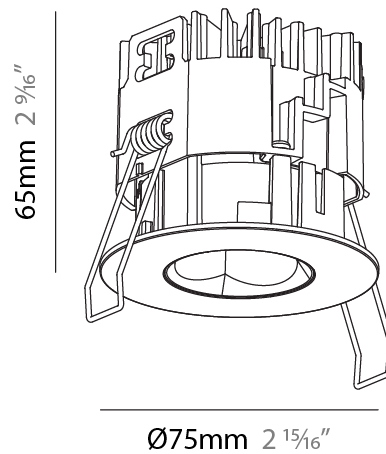

PHYSICAL

Aperture Sizes - Downlights: 1"
Shape: Round
Diameter (mm): 75
Diameter (in): 2 15/16
Height (mm): 65
Height (in): 2 9/16
Ceiling Thickness (mm): 1 - 25
Ceiling Thickness (in): 1/16 - 1 3/16
Min. Recessing Depth (mm): 70
Min. Recessing Depth (in): 2 3/4
Diffuser: Lens Pack - Spread Lens / Linear Spread Lens / Honeycomb Louver
Fixture Finish: SSR / BKV / CWI / CRY / HAB / UFT / ITA / RUA / FTG / MYG / LOD / PUS / FRO / FUP / KIA / POP / BLS / SPG / MEY / GOH / CHC / COM / ABZ / JAG / OBR / MOS / ROR
Fixture Material: Aluminum Die Cast
Cut-out Measurements: 68mm / 2 11/16" Diameter

ELECTRICAL

Lamp Type: LED (Zhaga Standard)
Input Wattage (W): 16
Total Output Wattage (W): 14.6
Dimming: Tri-Mode (Non-Dimming and Phase Dimming (120Vac only) and 0-10V Dimming)
Driver Included: No
Driver Location: Recessed Housing
Driver Type: Constant Current - Universal
Driver Class: Class 2
Housing: See Components
Input Voltage (V): 120 - 277
Constant Current (MA): 350

LED

Color Temperature (°K): 2700 / 3000 / 3500 / 4000
Max. Delivered Lumen (lm): 1067 / 1150 / 1217 / 1220
Nominal Lumen (lm): 1393 / 1501 / 1589 / 1592
CRI: >90 CRI
Lamp Life (hrs): 50000

OPTICAL

Reflector°: 14
Adjustability: Fixed

RATINGS AND CERTIFICATIONS

Certified By: Certified for North American Standards
IP rating: IP44