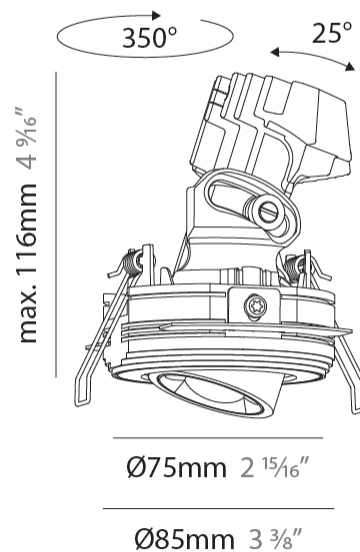

PHYSICAL

Aperture Sizes - Downlights: 1"
Shape: Round
Diameter (mm): 75
Diameter (in): 2 ¹⁵/₁₆
Height (mm): 116
Height (in): 4 ⁹/₁₆
Ceiling Thickness (mm): 10 / 12.5 / 15 / 25
Ceiling Thickness (in): 3/8 or 1/2 or 9/16 or 1
Min. Recessing Depth (mm): 125
Min. Recessing Depth (in): 4 ¹⁵/₁₆
Fixture Finish: SSR / BKV / CWI / CRY / HAB / UFT / ITA / RUA / FTG / MYG / LOD / PUS / FRO / FUP / KIA / POP / BLS / SPG / MEY / GOH / CHC / COM / ABZ / JAG / OBR / MOS / ROR
Fixture Material: Aluminum Die Cast
Cut-out Measurements: D. 86mm / 3 3/8"

ELECTRICAL

Lamp Type: LED (Zhaga Standard)
Input Wattage (W): 16
Total Output Wattage (W): 14.6
Dimming: Tri-Mode (Non-Dimming and Phase Dimming (120Vac only) and 0-10V Dimming)
Driver Included: No
Driver Location: Recessed Housing
Driver Type: Constant Current - Universal
Driver Class: Class 2
Input Voltage (V): 120 - 277
Constant Current (MA): 350

LED

Number of LEDs: 1
Color Temperature (°K): 2700 / 3000 / 3500 / 4000
Max. Delivered Lumen (lm): 1067 / 1150 / 1217 / 1220
Nominal Lumen (lm): 1393 / 1501 / 1589 / 1592
CRI: >90 CRI
Lamp Life (hrs): 50000

OPTICAL

Reflector°: 14
Adjustability: Rotational 350° / Tilt 25°

RATINGS AND CERTIFICATIONS

Certified By: Certified for North American Standards
IP rating: IP20