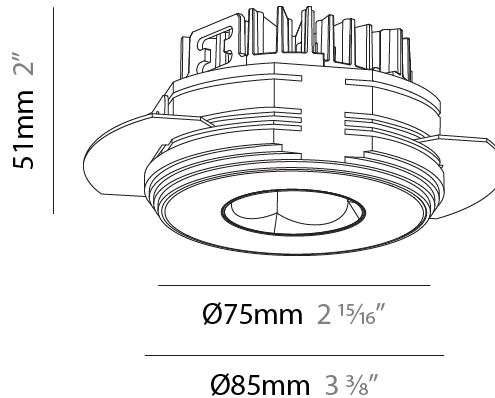

PHYSICAL

Aperture Sizes - Downlights: 1"
Shape: Round
Diameter (mm): 75
Diameter (in): 2 ¹⁵/₁₆
Height (mm): 51
Height (in): 2
Ceiling Thickness (mm): 10 / 12.5 / 15 / 25
Ceiling Thickness (in): 3/8 or 1/2 or 9/16 or 1
Min. Recessing Depth (mm): 60
Min. Recessing Depth (in): 2 ³/₈
Diffuser: Lens Pack - Spread Lens / Linear Spread Lens / Honeycomb Louver
Fixture Finish: SSR / BKV / CWI / CRY / HAB / UFT / ITA / RUA / FTG / MYG / LOD / PUS / FRO / FUP / KIA / POP / BLS / SPG / MEY / GOH / CHC / COM / ABZ / JAG / OBR / MOS / ROR
Fixture Material: Aluminum Die Cast
Cut-out Measurements: 68mm / 2 11/16" Diameter

ELECTRICAL

Lamp Type: LED (Zhaga Standard)
Input Wattage (W): 15
Total Output Wattage (W): 13.6
Dimming: Tri-Mode (Non-Dimming and Phase Dimming (120Vac only) and 0-10V Dimming)
Driver Included: No
Driver Location: Recessed Housing
Driver Type: Constant Current - Universal
Driver Class: Class 2
Input Voltage (V): 120 - 277
Constant Current (MA): 350

LED

Color Temperature (°K): 2700 / 3000 / 3500 / 4000
Max. Delivered Lumen (lm): 1375 / 1462 / 1531 / 1545
Nominal Lumen (lm): 1566 / 1665 / 1743 / 1759
CRI: >90 CRI
Lamp Life (hrs): 50000

OPTICAL

Reflector°: 50
Adjustability: Fixed

RATINGS AND CERTIFICATIONS

Certified By: Certified for North American Standards
IP rating: IP20