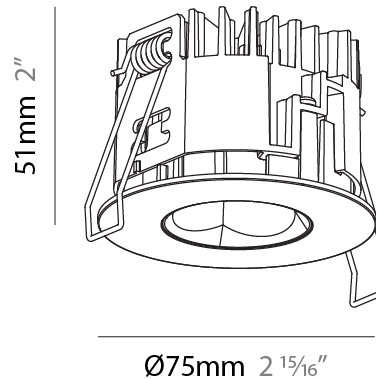

Series: Oiko Pro Round
Subseries: Oiko Pro Round Fixed
Partner: Prolicht
Division: Architectural
Installation: Recessed
Product Type: Downlight
Mounting Location: Ceiling
Light Distribution: Direct

PHYSICAL

Aperture Sizes - Downlights: 1"
Shape: Round
Diameter (mm): 75
Diameter (in): 2 ¹⁵/₁₆"
Height (mm): 51
Height (in): 2
Ceiling Thickness (mm): 1 - 25
Ceiling Thickness (in): 1/16 - 1 3/16
Min. Recessing Depth (mm): 55
Min. Recessing Depth (in): 2 ³/₁₆"
Diffuser: Lens Pack - Spread Lens / Linear Spread Lens / Honeycomb Louver
Fixture Finish: SSR / BKV / CWI / CRY / HAB / UFT / ITA / RUA / FTG / MYG / LOD / PUS / FRO / FUP / KIA / POP / BLS / SPG / MEY / GOH / CHC / COM / ABZ / JAG / OBR / MOS / ROR
Fixture Material: Aluminum Die Cast
Cut-out Measurements: 68mm / 2 11/16" Diameter

ELECTRICAL

Lamp Type: LED (Zhaga Standard)
Input Wattage (W): 14
Total Output Wattage (W): 12.7
Dimming: Dali Dimming
Driver Included: No
Driver Location: Recessed Housing
Driver Type: Constant Current - Universal (120Vac only for DALI driver)
Driver Class: Class 2
Input Voltage (V): 120 - 277
Constant Current (MA): 700

LED

Color Temperature (°K): 2700-6500 Tunable White
Max. Delivered Lumen (lm): 1240
Nominal Lumen (lm): 1460
CRI: >93 CRI
Lamp Life (hrs): 50000
Special LEDs offerings: Tunable White

OPTICAL

Reflector: 52
Adjustability: Fixed

RATINGS AND CERTIFICATIONS

Certified By: Certified for North American Standards
IP rating: IP20