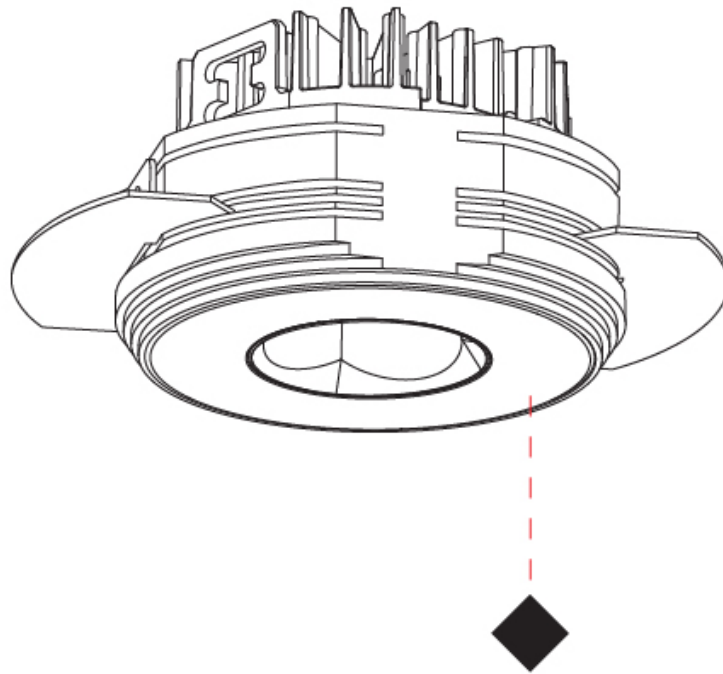

OIKO PRO ROUND FIXED TRIMLESS

A35882-

PROJECT

TYPE

SPECIFIER

QUANTITY

DATE

A