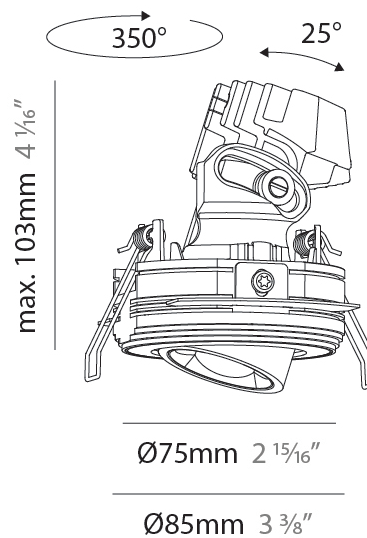

PHYSICAL

Aperture Sizes - Downlights: 1"
Shape: Round
Diameter (mm): 75
Diameter (in): 2 15/16
Height (mm): 103
Height (in): 4 1/16
Ceiling Thickness (mm): 10 / 12.5 / 15 / 25
Ceiling Thickness (in): 3/8 or 1/2 or 9/16 or 1
Min. Recessing Depth (mm): 115
Min. Recessing Depth (in): 4 1/2
Diffuser: Lens Pack - Spread Lens / Linear Spread Lens / Honeycomb Louver
Fixture Finish: SSR / BKV / CWI / CRY / HAB / UFT / ITA / RUA / FTG / MYG / LOD / PUS / FRO / FUP / KIA / POP / BLS / SPG / MEY / GOH / CHC / COM / ABZ / JAG / OBR / MOS / ROR
Fixture Material: Aluminum Die Cast
Cut-out Measurements: D. 86mm / 3 3/8"

ELECTRICAL

Lamp Type: LED (Zhaga Standard)
Input Wattage (W): 16
Total Output Wattage (W): 14.6
Dimming: Tri-Mode (Non-Dimming and Phase Dimming (120Vac only) and 0-10V Dimming)
Driver Included: No
Driver Location: Recessed Housing
Driver Type: Constant Current - Universal
Driver Class: Class 2
Input Voltage (V): 120 - 277
Constant Current (MA): 350

LED

Number of LEDs: 1
Color Temperature (°K): 2700 / 3000 / 3500 / 4000
Max. Delivered Lumen (lm): 1375 / 1462 / 1531 / 1545
Nominal Lumen (lm): 1566 / 1665 / 1743 / 1759
CRI: >90 CRI
Lamp Life (hrs): 50000

OPTICAL

Reflector°: 50
Adjustability: Rotational 350° / Tilt 25°

RATINGS AND CERTIFICATIONS

Certified By: Certified for North American Standards
IP rating: IP20