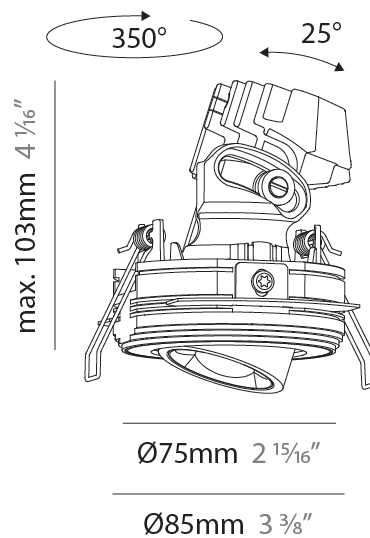

PHYSICAL

Aperture Sizes - Downlights: 1"
Shape: Round
Diameter (mm): 75
Diameter (in): 2 ¹⁵/₁₆
Height (mm): 103
Height (in): 4 ¹/₁₆
Ceiling Thickness (mm): 10 / 12.5 / 15 / 25
Ceiling Thickness (in): 3/8 or 1/2 or 9/16 or 1
Min. Recessing Depth (mm): 115
Min. Recessing Depth (in): 4 ¹/₂
Diffuser: Lens Pack - Spread Lens / Linear Spread Lens / Honeycomb Louver
Fixture Finish: SSR / BKV / CWI / CRY / HAB / UFT / ITA / RUA / FTG / MYG / LOD / PUS / FRO / FUP / KIA / POP / BLS / SPG / MEY / GOH / CHC / COM / ABZ / JAG / OBR / MOS / ROR
Fixture Material: Aluminum Die Cast
Cut-out Measurements: D. 86mm / 3 3/8"

ELECTRICAL

Lamp Type: LED (Zhaga Standard)
Input Wattage (W): 14
Total Output Wattage (W): 12.7
Dimming: Dali Dimming
Driver Included: No
Driver Location: Recessed Housing
Driver Type: Constant Current - Universal (120Vac only for DALI driver)
Driver Class: Class 2
Input Voltage (V): 120 - 277
Constant Current (MA): 700

LED

Number of LEDs: 1
Color Temperature (°K): 2700-6500 Tunable White
Max. Delivered Lumen (lm): 1240
Nominal Lumen (lm): 1460
CRI: >90 CRI
Lamp Life (hrs): 50000
Special LEDs offerings: Tunable White

OPTICAL

Reflector°: 52
Adjustability: Rotational 350° / Tilt 25°

RATINGS AND CERTIFICATIONS

Certified By: Certified for North American Standards
IP rating: IP20