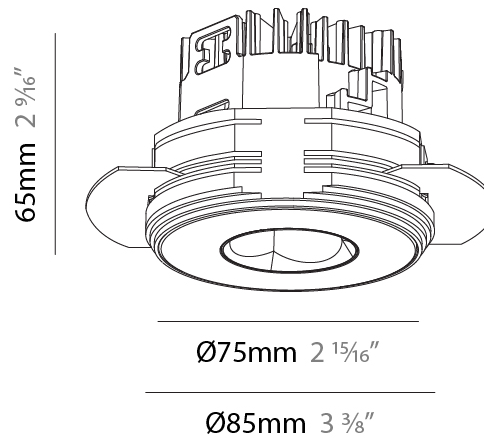

PHYSICAL

Aperture Sizes - Downlights: 1"
Shape: Round
Diameter (mm): 75
Diameter (in): 2 15/16
Height (mm): 65
Height (in): 2 9/16
Ceiling Thickness (mm): 10 / 12.5 / 15 / 25
Ceiling Thickness (in): 3/8 or 1/2 or 9/16 or 1
Min. Recessing Depth (mm): 70
Min. Recessing Depth (in): 2 3/4
Diffuser: Lens Pack - Spread Lens / Linear Spread Lens / Honeycomb Louver
Fixture Finish: SSR / BKV / CWI / CRY / HAB / UFT / ITA / RUA / FTG / MYG / LOD / PUS / FRO / FUP / KIA / POP / BLS / SPG / MEY / GOH / CHC / COM / ABZ / JAG / OBR / MOS / ROR
Fixture Material: Aluminum Die Cast
Cut-out Measurements: 86mm / 2 11/16" Diameter

ELECTRICAL

Lamp Type: LED (Zhaga Standard)
Input Wattage (W): 14
Total Output Wattage (W): 12.7
Dimming: Dali Dimming
Driver Included: No
Driver Location: Recessed Housing
Driver Type: Constant Current - Universal (120Vac only for DALI driver)
Driver Class: Class 2
Input Voltage (V): 120 - 277
Constant Current (MA): 700

LED

Color Temperature (°K): 2700-6500 Tunable White
Max. Delivered Lumen (lm): 1129
Nominal Lumen (lm): 1460
CRI: >90 CRI
Lamp Life (hrs): 50000
Special LEDs offerings: Tunable White

OPTICAL

Reflector°: 36
Adjustability: Fixed

RATINGS AND CERTIFICATIONS

Certified By: Certified for North American Standards
IP rating: IP20